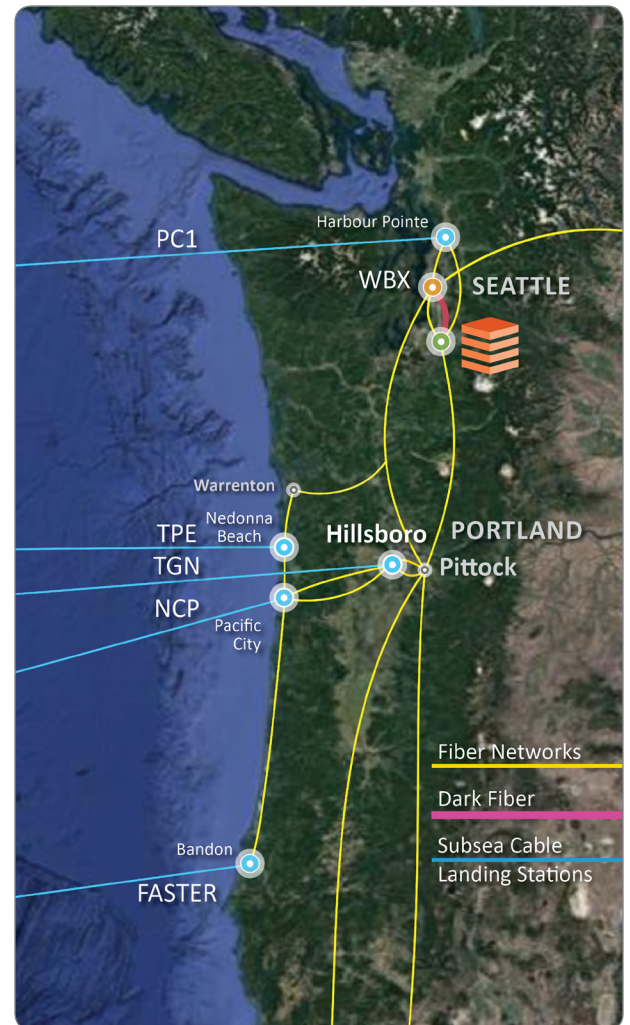

PERFECT CONNECTIVITY

- Redundant and diverse fiber routes to the WBX Seattle, Washington Carrier Hotel; the Pittcock Internet Exchange in Portland Oregon; TransPacific Cable Landing and Distribution Stations; and other key US West Coast network access.
- A variety of interconnection services and cross connection options, offering a diverse selection of high-performance and low latency connectivity.
- Blended IP internet access, as well as multiple Tier 1 and 2 direct carrier network connectivity options.

PERFECT POWER, COOLING, AND SCALABILITY

- Over 200,000 ft² of colocation space fed by a dedicated, dual-fed 50 MW substation to meet any power requirement.
- LEED Gold certified with N+1 redundant power and cooling systems.
- Advanced evaporative cooling system designed to maximize cooling effectiveness with a minimal environmental footprint.

PERFECT SUPPORT AND EXPERIENCE

- 24/7 managed services including on-site staffing and server management.
- Custom solutions offering private cloud services and custom IT development.
- Manned and monitored security controlled mantrap and biometric checkpoint access points.
- Private campus located within minutes of Seattle Tacoma International Airport, but safely removed from in-city and environmental hazards.

SOUTH HILL SEATTLE DATA CENTER • PERFECT COLOCATION